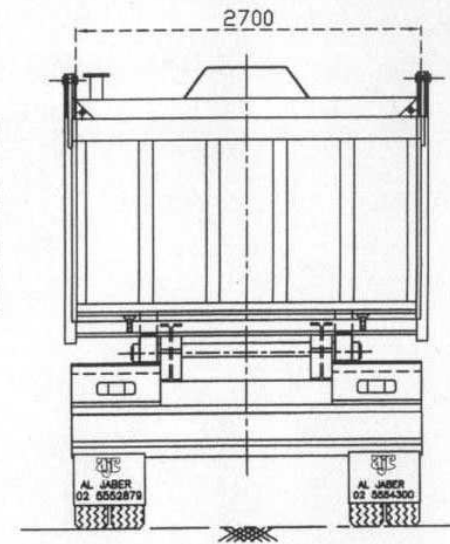

SIDE ELEVATION

REAR VIEW

ANGLE OF TIPPING 48°

QT.

NOTE: ALL DIMENSIONS ARE IN mm